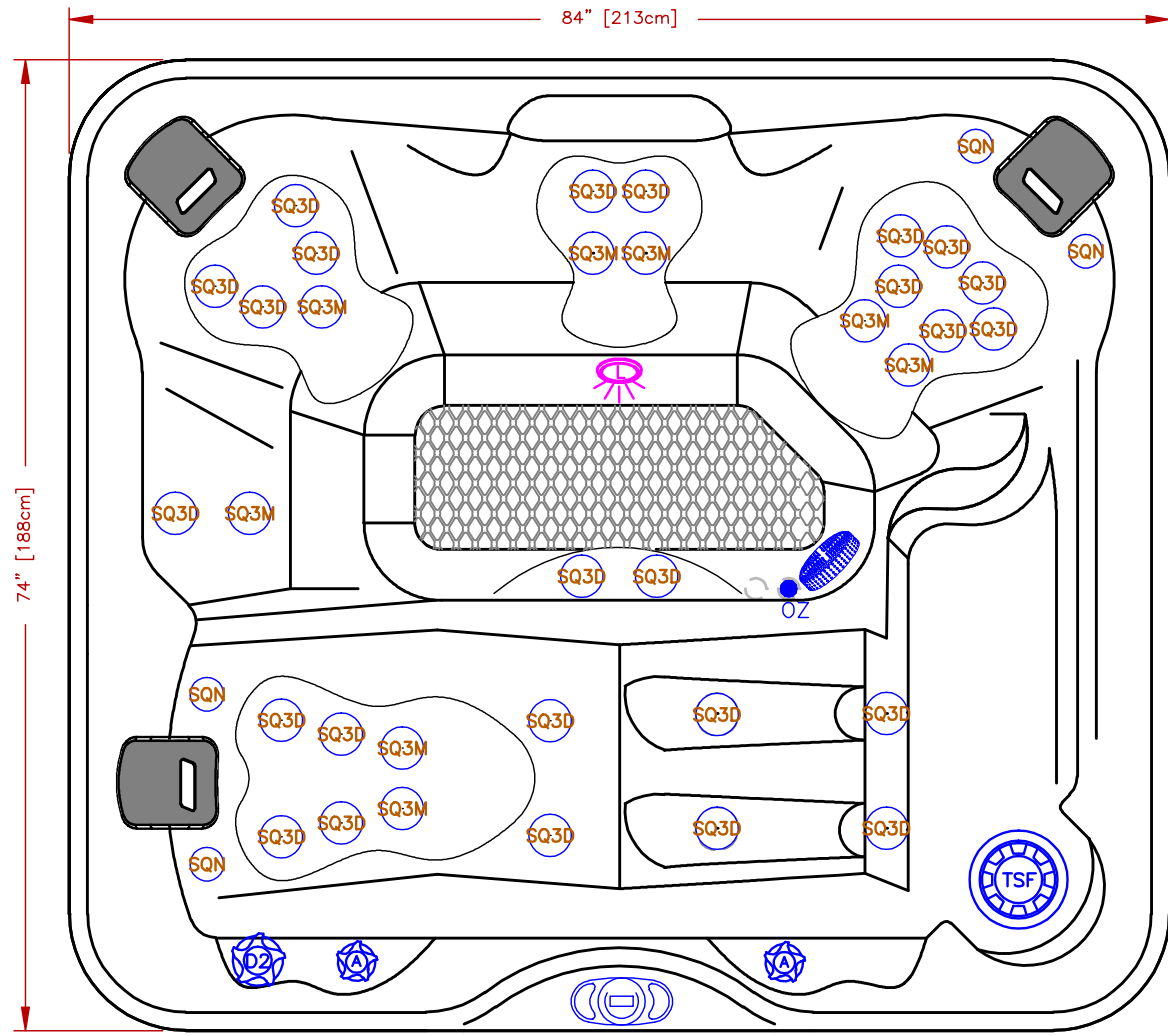

LINE	AMERICAN SPAS
MODEL	AM-L637SD
NUM	

### 37 JETS LEGEND

QTY.	SYMB.	DESCRIPTION	PART#
4	SQN	NECK JET SHOWER 100%	PLU29520-611-500
25	SQ3D	MINI-JET DIRECTIONAL	PLU29530-111-500
8	SQ3M	MINI-JET MASSAGE	PLU29530-141-500
1	(OZ)	HYDRO CLEAR OZONATOR	
1	(M/D)	MAIN DRAIN	
2	(A)	AIR VALVE	
1	(D2)	2IN DIVERTER VALVE	
1	(F)	50 SQ.FT. BIO-CLEAN FILTER (SQR) TELEWEIR	
1	(L)	MULTI COLORED LED LIGHT	
1	(OZ)	HYDRO CLEAR OZONATOR	
3	(P)	CO-PILLOWS	
1	(CONTROL)	406U TOPSIDE AMERICAN	

NOTE:  
DUE TO OUR CONTINUOUS IMPROVEMENT PROGRAM, ALL MODELS  
AND SPECIFICATIONS ARE SUBJECT TO CHANGE WITHOUT NOTICE.

SCALE: NONE

<b>SPECIFICATIONS</b> DIMENSIONS 84" X 74" X 35" 213cm X 188cm X 91cm WATER CAP. 340 GAL [1,287 L] APP. WEIGHT 740 LBS 336 Kg]		
<b>TITLE</b> 2019 SPA LINE AMERICAN SPAS AM-L637SD (AM-L637BD)		
<b>DWG NO.</b>		<b>DWG BY</b> J.ORNELAS
<b>DATE</b> 12/04/18		<b>REVISED</b>