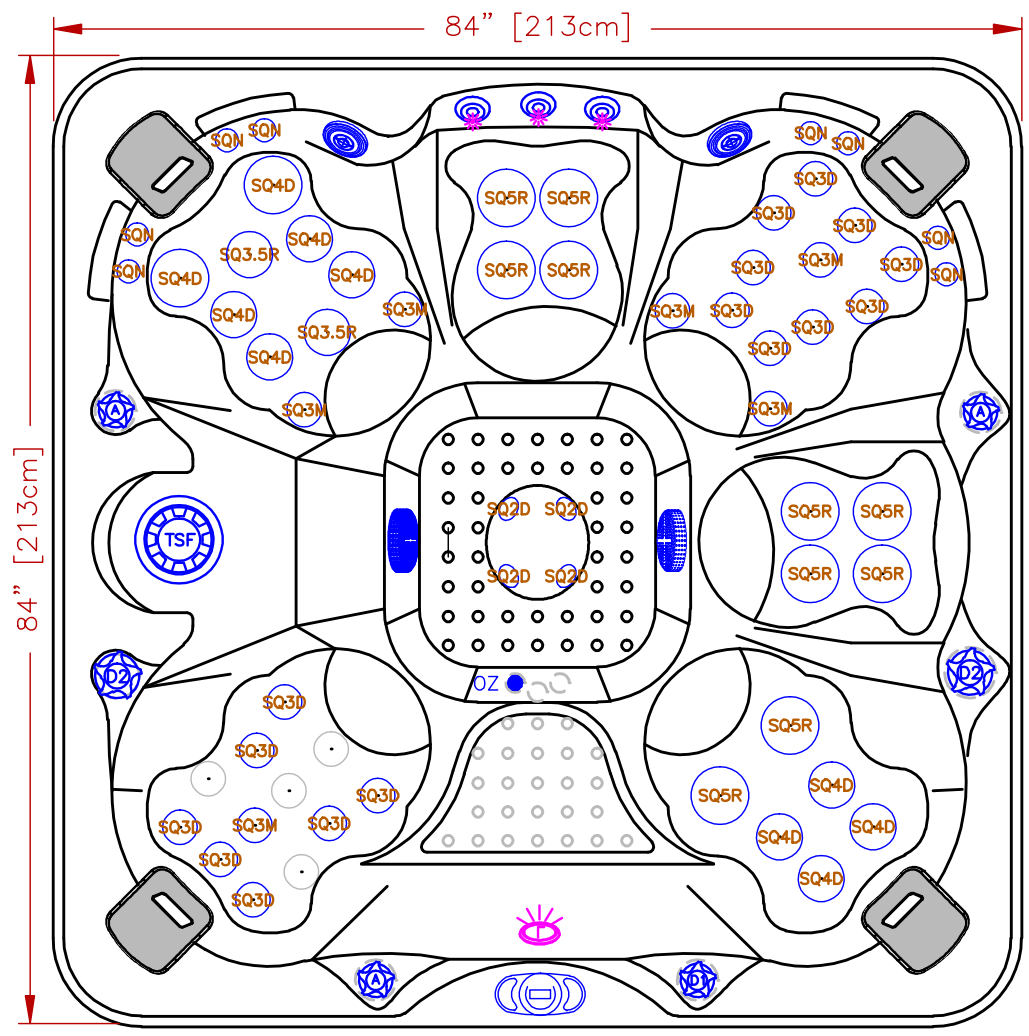

LINE	AMERICAN SPAS
MODEL	AM-756BS
NUM	

56 JETS LEGEND

QTY.	SYMB.	DESCRIPTION	PART#
8	SQN	NECK JET SHOWER 100%	PLU29520-611-500
4	SQ2D	EURO DIRECTIONAL,-BLK	PLU29520-011-500
16	SQ3D	MINI-JET DIRECTIONAL	PLU29530-111-500
6	SQ3M	MINI-JET MASSAGE	PLU29530-141-500
2	SQ3.5R	TWIN ROTO	PLU29530-031-500
10	SQ4D	MAXI FLOW DIRECTIONAL	PLU29540-111-500
10	SQ5R	5" PROLOCK JET ROTO	PLU29550-081-500
3	(WF)	THREE PORT WATER FEATURE (LED)	
2	(M/D)	MAIN DRAIN	
3	(A)	AIR VALVE	
1	(D1)	1IN DIVERTER VALVE (HYDRO FEATURE)	
2	(D2)	2IN DIVERTER VALVE	
1	(F)	50 SQ.FT. BIO-CLEAN FILTER (SQR) TELEWEIR	
1	(L)	MULTI COLORED LED LIGHT	
1	(OZ)	HYDRO CLEAR™ OZONATOR	
4	(P)	CO-PILLOWS	
1	(CONTROL)	406T TOPSIDE AMERICAN	
1	(STEREO)	FREEDOM SOUND SYSTEM 2-3" SPEAKERS W/SUBWOOFER	

NOTE:
DUE TO OUR CONTINUOUS IMPROVEMENT PROGRAM, ALL MODELS
AND SPECIFICATIONS ARE SUBJECT TO CHANGE WITHOUT NOTICE.

SCALE: NONE

SPECIFICATIONS DIMENSIONS 84" X 84" X 35" 213cm X 213cm X 91cm WATER CAP. 425 GAL [1,609 L] APP. WEIGHT 800 LBS [363 Kg]		
TITLE 2019 SPA LINE AMERICAN SPAS AM-756BS (AM-756BP)		
DWG NO.		DWG BY J.ORNELAS
DATE 12/03/18		REVISED