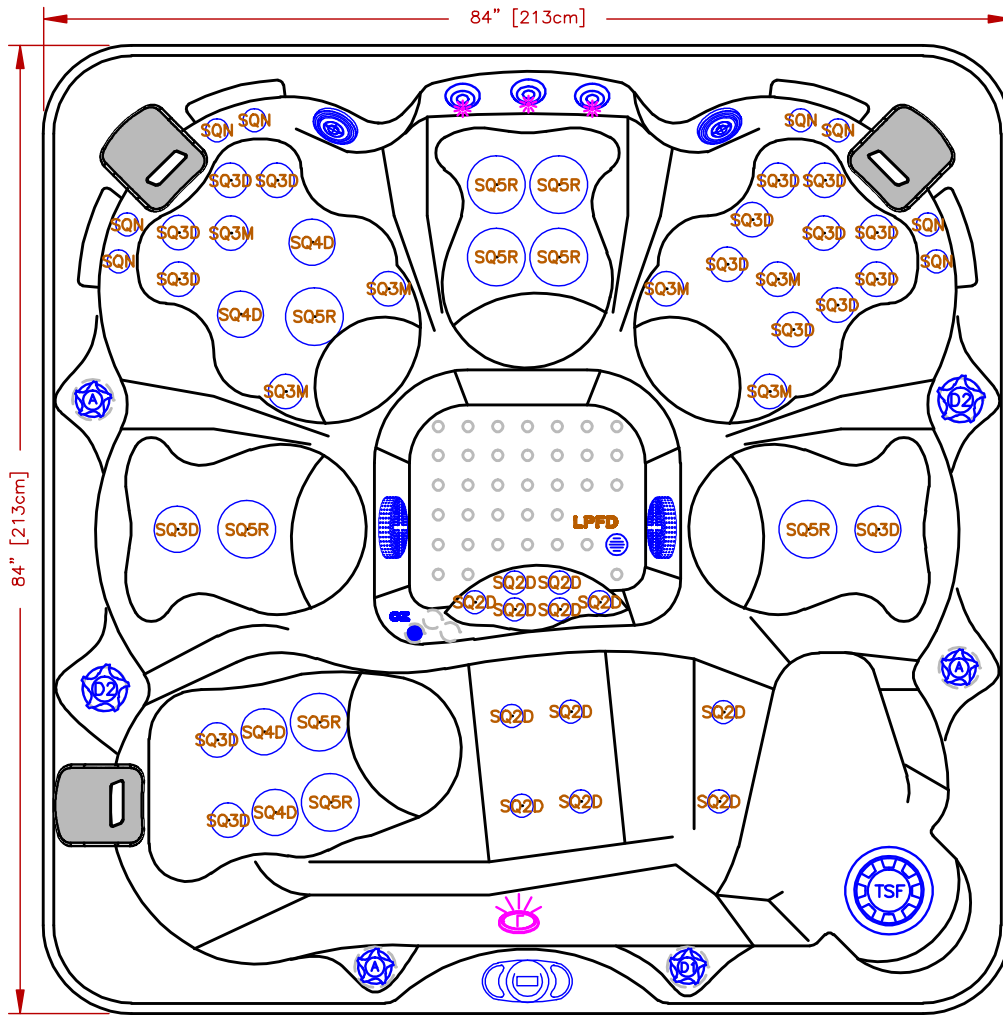

LINE	AMERICAN SPAS
MODEL	AM-756LS
NUM	

56 JETS LEGEND

QTY.	SYMB.	DESCRIPTION	PART#
8	(SQN)	NECK JET SHOWER 100%	PLU29520-611-500
12	(SQ2D)	EURO DIRECTIONAL,-BLK	PLU29520-011-500
17	(SQ3D)	MINI-JET DIRECTIONAL	PLU29530-111-500
6	(SQ3M)	MINI-JET MASSAGE	PLU29530-141-500
4	(SQ4D)	MAXI FLOW DIRECTIONAL	PLU29540-111-500
9	(SQ5R)	5" PROLOCK JET ROTO	PLU29550-081-500
3	(WF)	THREE PORT WATER FEATURE (LED)	
2	(M/D)	MAIN DRAIN	
3	(A)	AIR VALVE	
1	(D1)	1IN DIVERTER VALVE (HYDRO FEATURE)	
2	(D2)	2IN DIVERTER VALVE	
1	(F)	50 SQ.FT. BIO-CLEAN FILTER (SQR) TELEWEIR	
1	(L)	MULTI COLORED LED LIGHT	
1	(OZ)	HYDRO CLEAR™ OZONATOR	
3	(P)	CO-PILLOWS	
1	(CONTROL)	406T TOPSIDE AMERICAN	
1	(STEREO)	FREEDOM SOUND SYSTEM 2-3" SPEAKERS W/SUBWOOFER	

NOTE:
DUE TO OUR CONTINUOUS IMPROVEMENT PROGRAM, ALL MODELS
AND SPECIFICATIONS ARE SUBJECT TO CHANGE WITHOUT NOTICE.

SCALE: NONE

SPECIFICATIONS
DIMENSIONS 84" X 84" X 35"
213cm X 213cm X 91cm
WATER CAP. 425 GAL [1,609 L]
APP. WEIGHT 800 LBS 363 Kg]

TITLE 2019 SPA LINE AMERICAN SPAS AM-756LS (AM-756LP)	
DWG NO.	DWG BY J.ORNELAS
DATE 12/03/18	REVISED