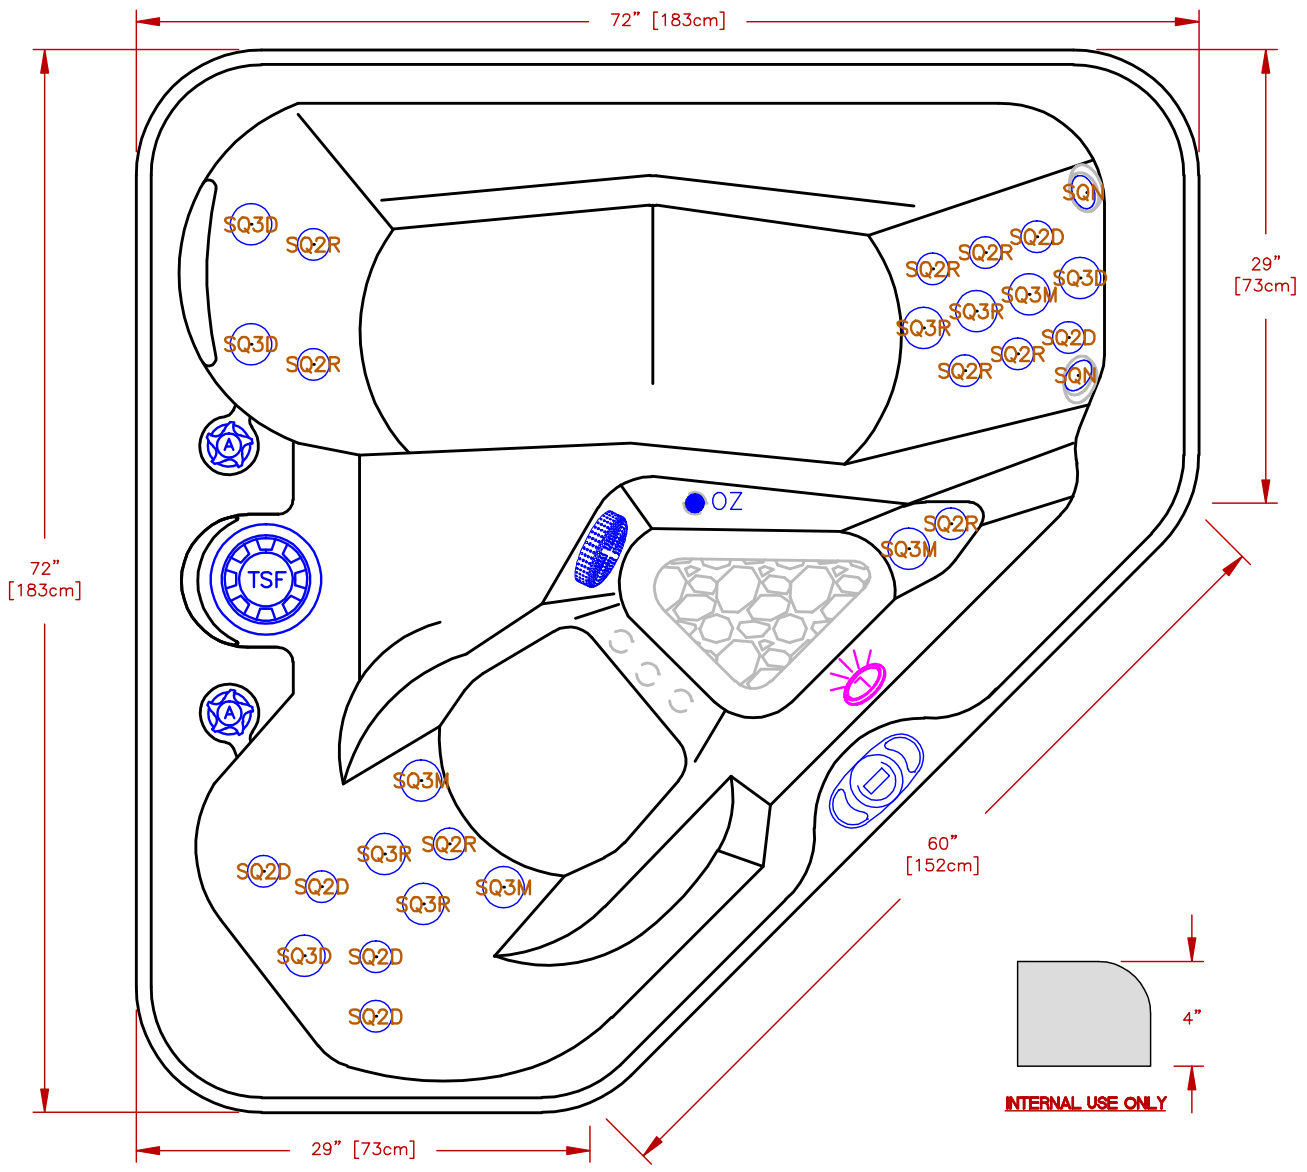

LINE	AMERICAN SPAS
MODEL	AM-628TM
NUM	

28 JETS LEGEND

QTY.	SYMB.	DESCRIPTION	PART#
2	SQN	NECK JET SHOWER 100%	PLU29520-611-500
6	SQ2D	EURO DIRECTIONAL,-BLK	PLU29520-011-500
8	SQ2R	PULSATE JET/HAND JET	PLU29520-021-500
4	SQ3D	MINI JET DIRECTIONAL	PLU29530-111-500
4	SQ3M	MINI-JET MASSAGE	PLU29530-141-500
4	SQ3R	ROTO	PLU29530-121-500
2	(A)	AIR VALVE	
1	(M/D)	MAIN DRAIN	
1	(F)	50 SQ.FT. BIO-CLEAN FILTER (SQR) TELEWEIR	
1	(L)	MULTI COLORED LED LIGHT	
1	(OZ)	HYDRO CLEAR OZONATOR	
1	(CONTROL)	406U TOPSIDE AMERICAN	

NOTE:
DUE TO OUR CONTINUOUS IMPROVEMENT PROGRAM, ALL MODELS
AND SPECIFICATIONS ARE SUBJECT TO CHANGE WITHOUT NOTICE.

SCALE: NONE

SPECIFICATIONS DIMENSIONS 72" X 72" X 36" 183cm X 183cm X 91cm WATER CAP. 130 GAL [492 L] APP. WEIGHT 600 LBS [272 Kg]		
TITLE 2019 SPA LINE AMERICAN SPAS AM-628TS (AM-628TM)		
DWG NO.	DWG BY J.ORNELAS	
DATE 12/03/18	REVISED B	